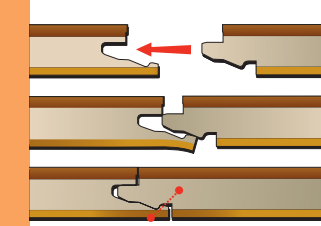

No Gapping

Uniclic® Joint Technology