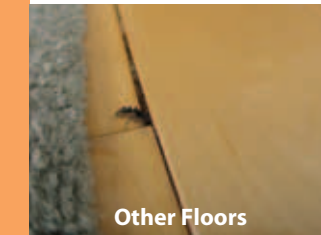

Resists Swelling

No Gapping